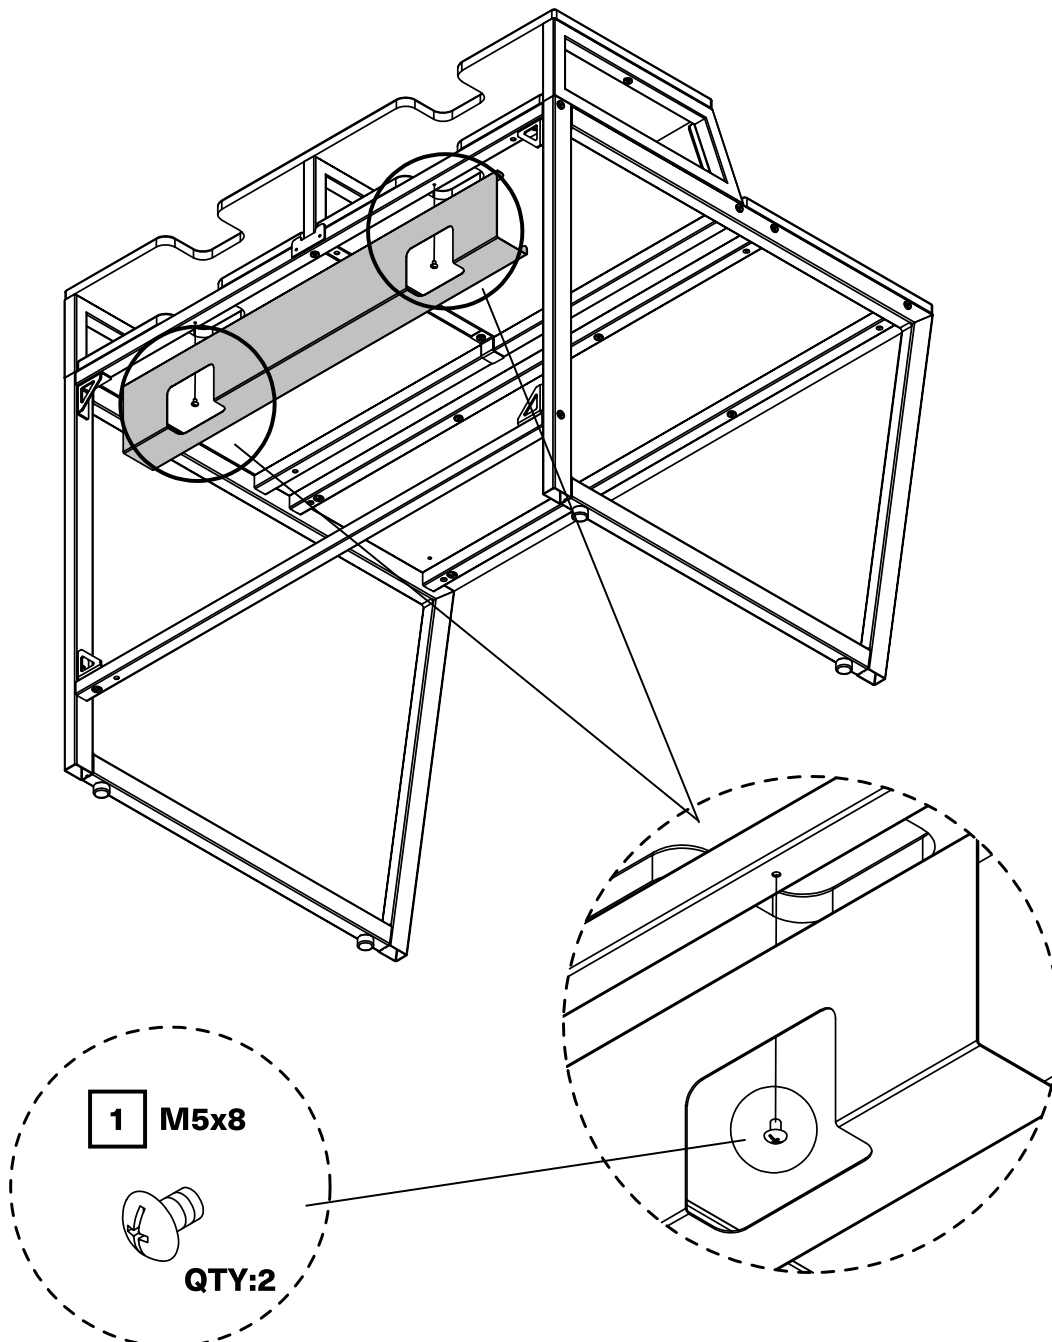

# Cable Management Tray™

Could be attached in 2 different width options and 2 different directions.

# Cable Management Tray™

## Star Rover™

Use **1** to install **A** onto the table.

**A** x1

**1** x2

## Starship™

Use **2** to install **A** onto the table.

**A** x1

**2** x2

**\*This model does not come with pre-installed nuts.  
Please use self-tapping screws for secure installation.**