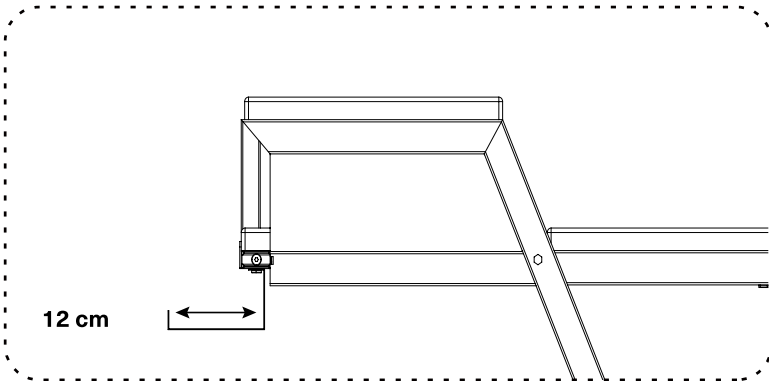

# Cable Management Tray™

Could be attached in 2 different width options and 2 different directions.

## Star Rover™

Use **1** to install **A** onto the table.

**A** x1

**1** x2